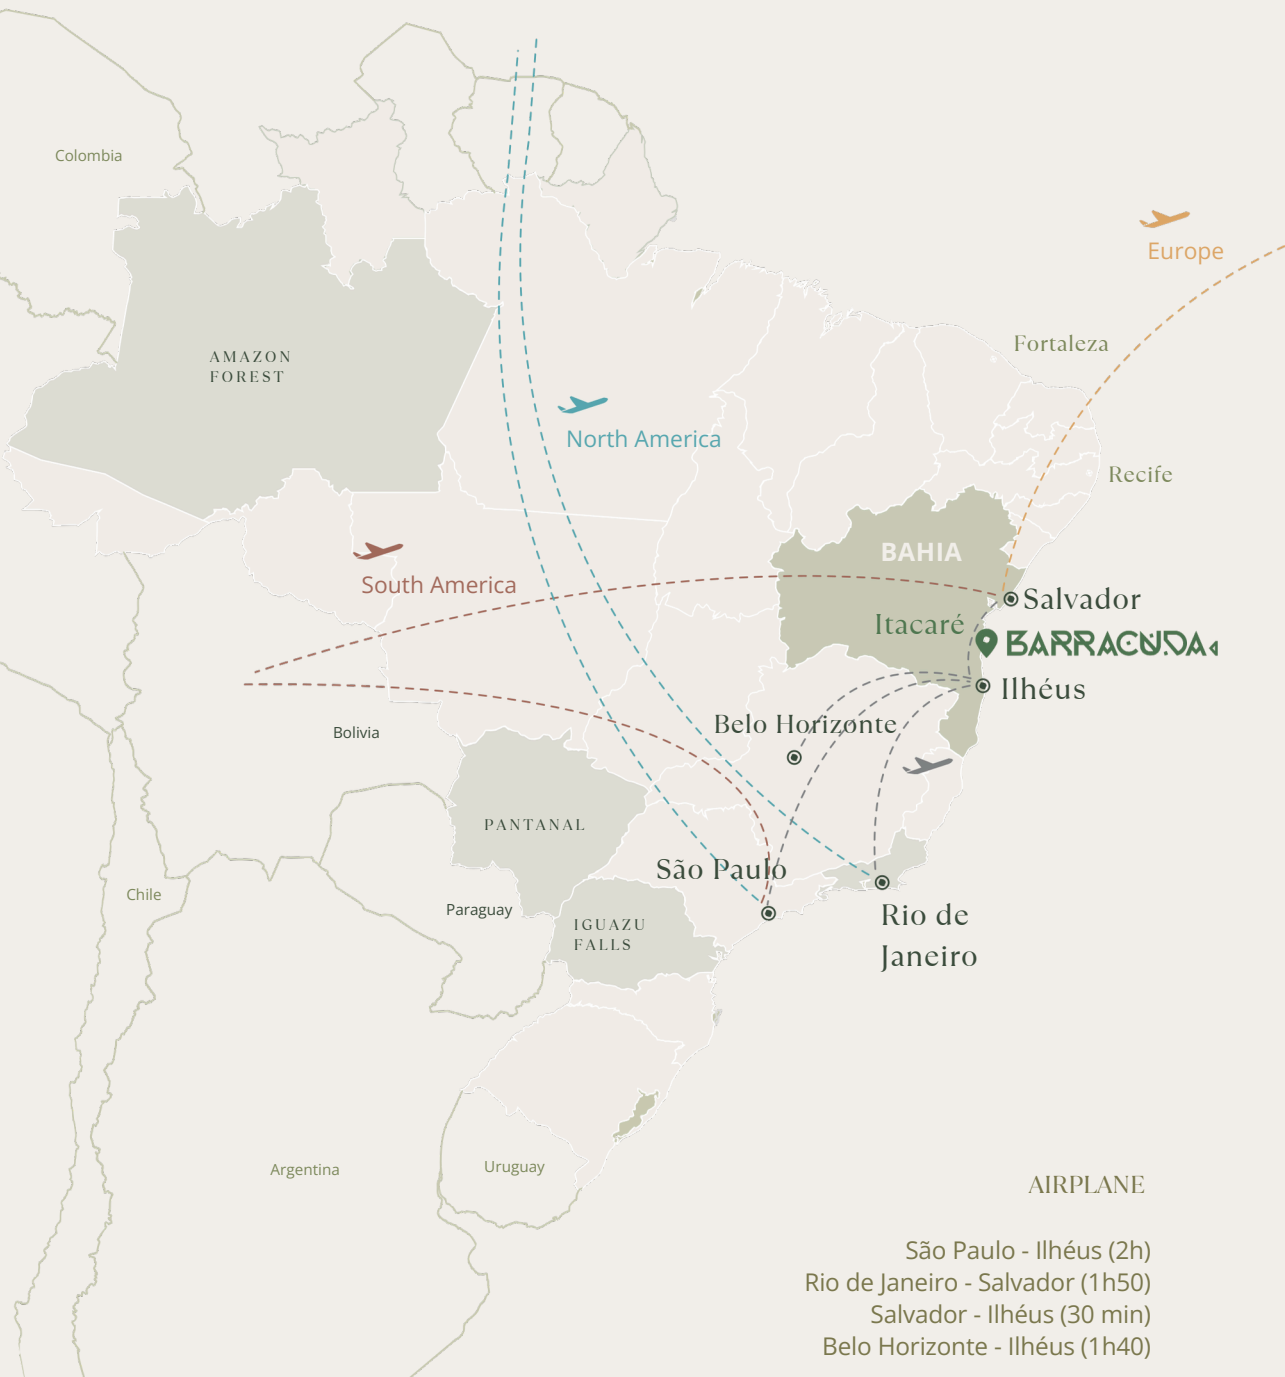

**BARRACUDA**  
**HOTEL & VILLAS**

SMALL  
LUXURY  
HOTELS  
OF THE WORLD

## LOCATION

The Barracuda Hotel & Villas is located at Villas do Resende Condominium, Itacaré, Bahia.  
From Ilhéus Airport - IOS, take a scenic journey of 1 hour and 20 minutes on BA001 highway.

São Paulo - Ilheus: 2 hours flight

Salvador - Ilheus: 30 minutes flight

Helipad: 14 16 48, 44 S 38 59 04, 63 W