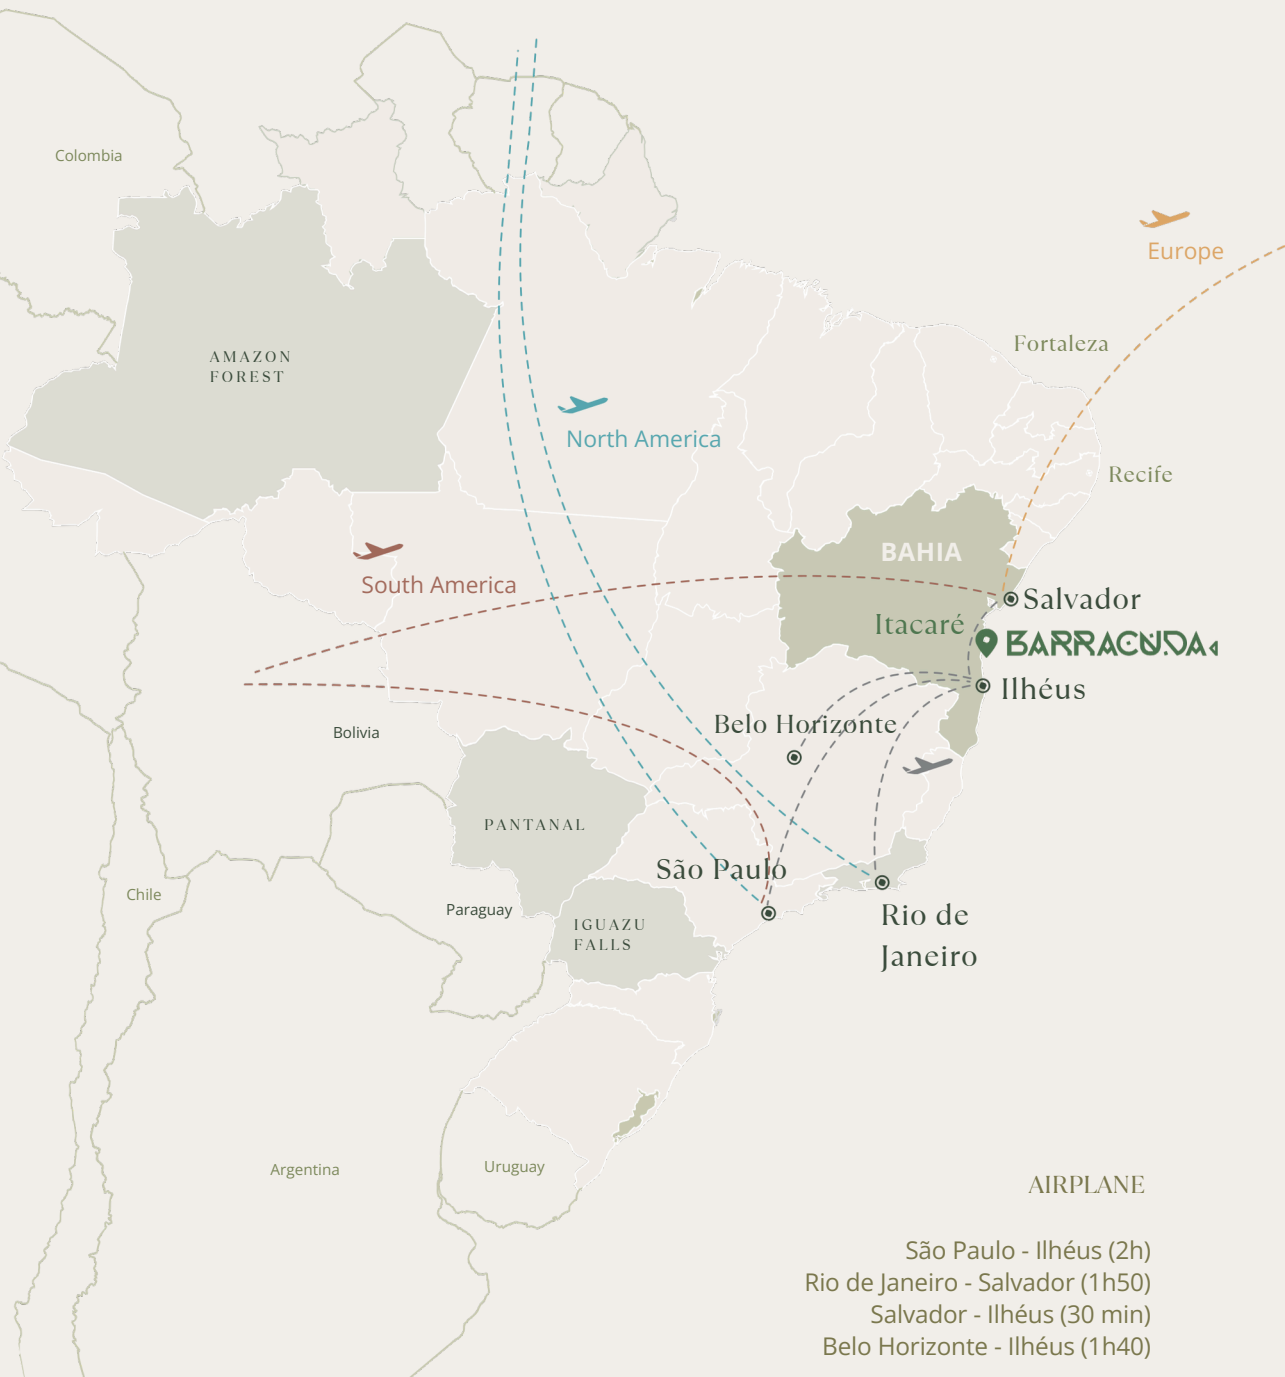

BARRACUDA
HOTEL & VILLAS

SMALL
LUXURY
HOTELS
OF THE WORLD

LOCATION

The Barracuda Hotel & Villas is located at Villas do Resende Condominium, Itacaré, Bahia.
From Ilhéus Airport - IOS, take a scenic journey of 1 hour and 20 minutes on BA001 highway.

São Paulo - Ilheus: 2 hours flight

Salvador - Ilheus: 30 minutes flight

Helipad: 14 16 48, 44 S 38 59 04, 63 W

VILLA 19

The double high ceilings and panoramic view of the ocean make it so that the Villa's central bungalow is a favorite place to socialize with friends and family. Integrated into the landscape, the 5 suites are distributed throughout 4 bungalows whose spaces were organized to frame the scenery.